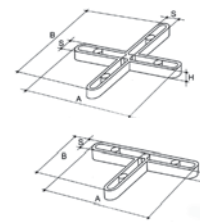

SPACERS 5 mm - 3/16"

156+1000		155+200	
S	A	B	H
5mm	50mm	50mm	6mm
3/16"	2"	2"	1/4"

156+1000L		155+200L	
S	A	B	H
5mm	40mm	40mm	5mm
3/16"	1 9/16"	1 9/16"	3/16"

156R1000S		155R200	
S	A	B	H
5mm	50mm	50mm	6mm
3/16"	2"	2"	9/32"

156T1000		155T200	
S	A	B	H
5mm	35mm	28mm	6mm
3/16"	1 3/8"	1 7/64"	1/4"

156T1000E		155T200E	
S	A	B	H
5mm	35mm	28mm	6mm
3/16"	1 3/8"	1 7/64"	1/4"

Part No.	Barcode	Type	Pieces	Box	Envelope	Upright	Arch	Down	Up	Box	Box	Box
156+1000	8024648001450	+	1000	•	-	-	•	•	-	-	12	62x42xh 54 cm
155+200	8024648001795	+	200	-	•	-	•	•	-	-	25	48x46xh 28 cm
156+1000L	8024648001436	+	1000	•	-	-	•	•	-	-	16	62x42xh 45 cm
155+200L	8024648001771	+	200	-	•	-	•	•	-	-	25	48x35xh 28 cm
156R1000S	8024648008329	+	1000	•	-	-	•	•	-	-	10	62x42xh 45 cm
155R200	8024648001764	+	200	-	•	-	•	•	-	-	20	48x46xh 28 cm
156T1000	8024648001467	+	1000	•	-	-	•	•	-	-	8	46x41xh 32 cm
155T200	8024648001801	+	200	-	•	-	•	•	-	-	30	48x35xh 28 cm
156T1000E	8024648001443	+	1000	•	-	-	•	•	-	-	16	46x41xh 32 cm
155T200E	8024648001788	+	200	-	•	-	•	•	-	-	40	32x32xh 28 cm