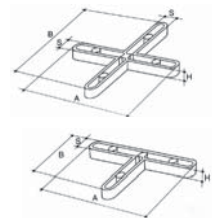

Part No.	Barcode	Type	Pieces	Box	Bag	Upright	Arch	Down	Black	Up	Box	Box	Weight	
372+1000	8024648001351	+	1000	•	-	•	-	-	•	-	12	62x42x54 cm	24 3/8"x16 1/2"xh 21 1/4"	23,1 Kg 50.9 lbs
376+200	8024648001696	+	200	-	•	•	-	-	•	-	25	48x46x28 cm	18 7/8"x18 1/8"xh 11"	9,6 Kg 21.2 lbs
372T1000	8024648001368	+	1000	•	-	•	-	-	•	-	8	46x41x32 cm	18 1/8"x16 1/8"xh 12 5/8"	12,7 Kg 27.9 lbs
376T200	8024648001702	+	200	-	•	•	-	-	•	-	25	48x35x28 cm	18 7/8"x13 3/4"xh 11"	7,6 Kg 16.7 lbs

SPACERS 7 mm - 9/32"

152+1000E		151+200E	
S	A	B	H
7mm	40mm	40mm	7mm
9/32"	1 9/16"	1 9/16"	9/32"

152+1000L		151+200L	
S	A	B	H
7mm	40mm	40mm	5mm
9/32"	1 9/16"	1 9/16"	3/16"

152T1000E		151T200E	
S	A	B	H
7mm	40mm	25mm	7mm
9/32"	1 9/16"	1"	9/32"