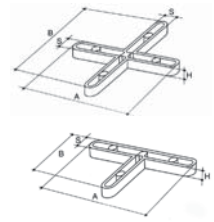

## SPACERS 10 mm - 3/8"

MADE IN ITALY

193+1000		204+200	
S	A	B	H
10mm	40mm	40mm	7mm
3/8"	1 9/16"	1 9/16"	9/32"

204 R200			
S	A	B	H
10mm	50mm	50mm	13mm
3/8"	2"	2"	17/32"

193T1000		204T200	
S	A	B	H
10mm	40mm	25mm	7mm
3/8"	1 9/16"	1"	9/32"

204T200A			
S	A	B	H
10mm	50mm	30mm	13mm
3/8"	2"	1 3/16"	17/32"

Part No.	Barcode	Type	Pieces	Box	Bag	Upright	Arch	Down	Black	Up	Box	Box	Weight	
193+1000	8024648001306	+	1000	•	-	•	-	-	•	-	12	62x42x54 cm	24 3/8"x16 1/2"xh 21 1/4"	26,5 Kg 58.4 lbs
204+200	8024648001641	+	200	-	•	•	-	-	•	-	25	48x46x28 cm	18 7/8"x18 1/8"xh 11"	10,6 Kg 23.3 lbs
204R200	8024648001634	+	200	-	•	-	-	-	-	-	10	48x46x28 cm	18 7/8"x18 1/8"xh 11"	9,2 Kg 20.3 lbs
193T1000	8024648001313	+	1000	•	-	•	-	-	•	-	12	62x42x54 cm	24 3/8"x16 1/2"xh 21 1/4"	20,2 Kg 44.5 lbs
204T200	8024648001658	+	200	-	•	•	-	-	•	-	25	48x35x28 cm	18 7/8"x13 3/4"xh 11"	7,4 Kg 16.3 lbs
204T200A	8024648001665	+	200	-	•	-	-	-	•	-	10	48x35x28 cm	18 7/8"x13 3/4"xh 11"	6,6 Kg 14.5 lbs

## SPACERS 9 mm - 11/32"

129+1000		128+200	
S	A	B	H
9mm	50mm	50mm	7mm
11/32"	2"	2"	9/32"

129T1000		128T200	
S	A	B	H
9mm	50mm	30mm	7mm
11/32"	2"	1 3/16"	9/32"

Part No.	Barcode	Type	Pieces	Box	Bag	Upright	Arch	Down	Black	Up	Box	Box	Weight	
129+1000	8024648001337	+	1000	•	-	-	•	•	-	-	12	62x42x54 cm	24 3/8"x16 1/2"xh 21 1/4"	32,2 Kg 70.9 lbs
128+200	8024648001672	+	200	-	•	-	•	-	-	-	25	48x46x28 cm	18 7/8"x18 1/8"xh 11"	13,6 Kg 29.9 lbs
129T1000	8024648001344	+	1000	•	-	-	•	•	-	-	12	62x42x54 cm	24 3/8"x16 1/2"xh 21 1/4"	26,7 Kg 58.8 lbs
128T200	8024648001689	+	200	-	•	-	•	-	-	-	25	48x35x28 cm	18 7/8"x13 3/4"xh 11"	10,6 Kg 23.3 lbs