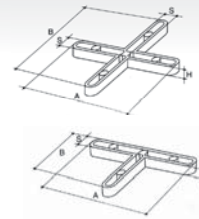

SPACERS 6 mm - 1/4"

MADE IN ITALY

154+1000		153+200	
S	A	B	H
6mm	50mm	50mm	7mm
1/4"	2"	2"	9/32"

154+200		153T200	
S	A	B	H
6mm	50mm	28mm	7mm
1/4"	2"	1 7/64"	9/32"

Part No.	Barcode	Type	Pieces	Box	Envelope	Upright	Arch	Down	Up	Box	Box	Box
154+1000	8024648001405	+	1000	•	-	-	•	•	-	-	12	62x42xh 54 cm
153+200	8024648001740	+	200	-	•	-	•	•	-	-	25	48x46xh 28 cm
154T1000	8024648001412	+	1000	•	-	-	•	•	-	-	8	46x41xh 32 cm
153T200	8024648001757	+	200	-	•	-	•	•	-	-	30	48x35xh 28 cm