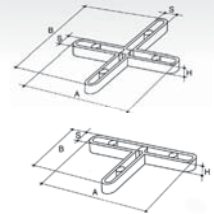

## SPACERS 10 mm - 3/8"

MADE IN ITALY

193+1000		204+200	
S	A	B	H
10mm	40mm	40mm	7mm
3/8"	1 9/16"	1 9/16"	9/32"

204 R200			
S	A	B	H
10mm	50mm	50mm	13mm
3/8"	2"	2"	17/32"

193T1000		204T200	
S	A	B	H
10mm	40mm	25mm	7mm
3/8"	1 9/16"	1"	9/32"

204T200A			
S	A	B	H
10mm	50mm	30mm	13mm
3/8"	2"	1 3/16"	17/32"

Part No.	Barcode	Type	Pieces	Box	Bag	Upright	Arch	Down	Black	Up	Box	Box	Weight	
193+1000	8024648001306	+	1000	•	-	•	-	-	•	-	12	62x42x54 cm	24 3/8"x16 1/2"xh 21 1/4"	26,5 Kg 58.4 lbs
204+200	8024648001641	+	200	-	•	•	-	-	•	-	25	48x46x28 cm	18 7/8"x18 1/8"xh 11"	10,6 Kg 23.3 lbs
204R200	8024648001634	+	200	-	•	-	-	-	-	-	10	48x46x28 cm	18 7/8"x18 1/8"xh 11"	9,2 Kg 20.3 lbs
193T1000	8024648001313	+	1000	•	-	•	-	-	•	-	12	62x42x54 cm	24 3/8"x16 1/2"xh 21 1/4"	20,2 Kg 44.5 lbs
204T200	8024648001658	+	200	-	•	•	-	-	•	-	25	48x35x28 cm	18 7/8"x13 3/4"xh 11"	7,4 Kg 16.3 lbs
204T200A	8024648001665	+	200	-	•	-	-	-	•	-	10	48x35x28 cm	18 7/8"x13 3/4"xh 11"	6,6 Kg 14.5 lbs

## SPACERS 9 mm - 11/32"

129+1000		128+200	
S	A	B	H
9mm	50mm	50mm	7mm
11/32"	2"	2"	9/32"

129T1000		128T200	
S	A	B	H
9mm	50mm	30mm	7mm
11/32"	2"	1 3/16"	9/32"

Part No.	Barcode	Type	Pieces	Box	Bag	Upright	Arch	Down	Black	Up	Box	Box	Weight	
129+1000	8024648001337	+	1000	•	-	-	•	•	-	-	12	62x42x54 cm	24 3/8"x16 1/2"xh 21 1/4"	32,2 Kg 70.9 lbs
128+200	8024648001672	+	200	-	•	-	•	-	-	-	25	48x46x28 cm	18 7/8"x18 1/8"xh 11"	13,6 Kg 29.9 lbs
129T1000	8024648001344	+	1000	•	-	-	•	•	-	-	12	62x42x54 cm	24 3/8"x16 1/2"xh 21 1/4"	26,7 Kg 58.8 lbs
128T200	8024648001689	+	200	-	•	-	•	-	-	-	25	48x35x28 cm	18 7/8"x13 3/4"xh 11"	10,6 Kg 23.3 lbs