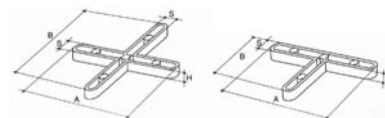

Part No.	Barcode	Type	Pieces	Box	Roll	Upright	Arch	Triangle	Square	Circle	Star	Box	Box	Box	
143+1000	8024648004581	+	1000	•	-	-	•	-	•	-	-	32	42x42x40 cm	16 1/2"x16 1/2"x15 3/4"	7 Kg 15.4 lbs
143+200	8024648004628	+	200	-	•	-	•	-	•	-	-	50	32x32x28 cm	12 9/16"x12 9/16"x11"	1,9 Kg 4.2 lbs
143T1000	8024648017796	+	1000	•	-	-	•	-	•	-	-	32	42x42x40 cm	16 1/2"x16 1/2"x15 3/4"	7 Kg 15.4 lbs
143T200	8024648017802	+	200	-	•	-	•	-	•	-	-	50	32x32x28 cm	12 9/16"x12 9/16"x11"	1,9 Kg 4.2 lbs