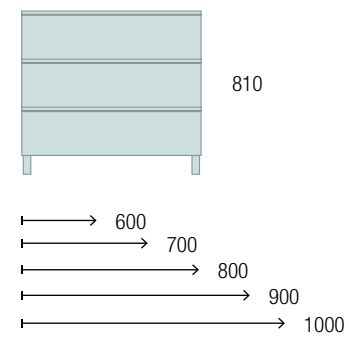

3 DRAWERS VANITY UNIT