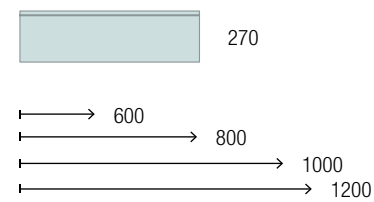

VERSATILE

Adapts to fit in any environment. The most complete range with the greatest variety so you create compositions which suit in any space.

M modular E-05 5

1 DRAWER VANITY UNIT

COMBINE WITH BASIN
Under sink insert drawer necessary.