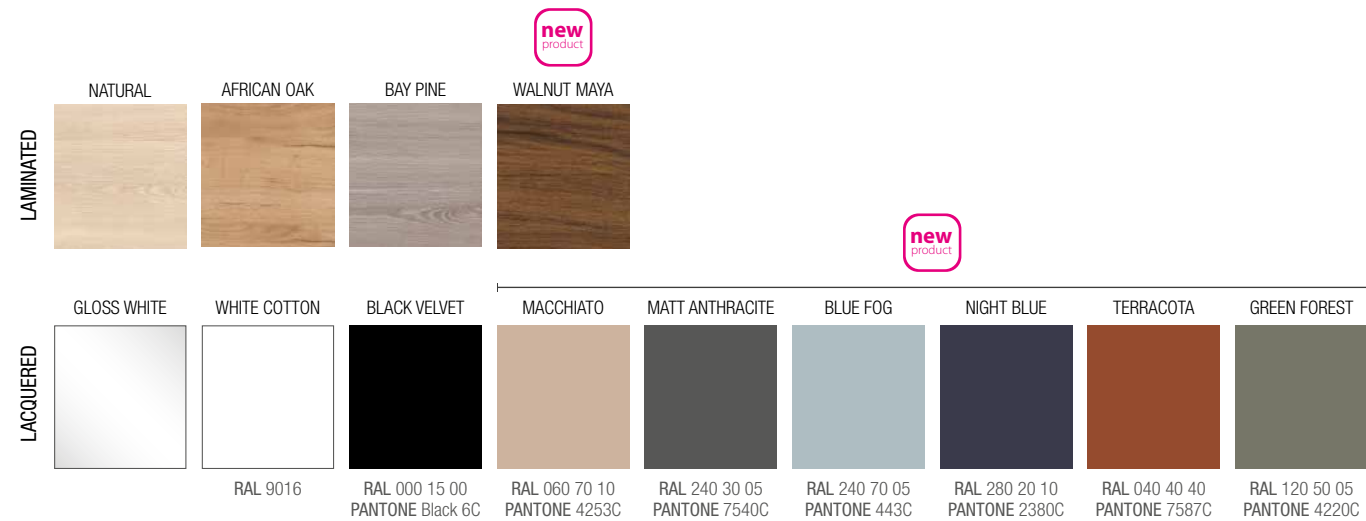

2 DRAWERS VANITY UNIT

3 DRAWERS VANITY UNIT

DETAILS

MATERIALS

FEATURES

FINISHES

COMPLEMENT

Renewed interiors for Spirit collection that is updated with the new Grass V8 drawers. It improves smoothness of movement, minimalist aesthetics and increased storage capacity, top drawer organiser is included.