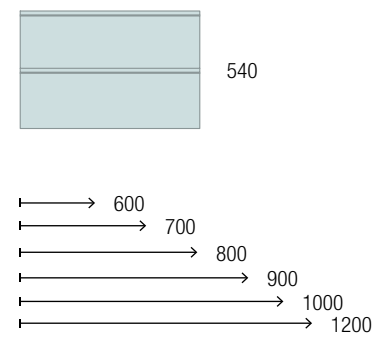

2 DRAWERS VANITY UNIT